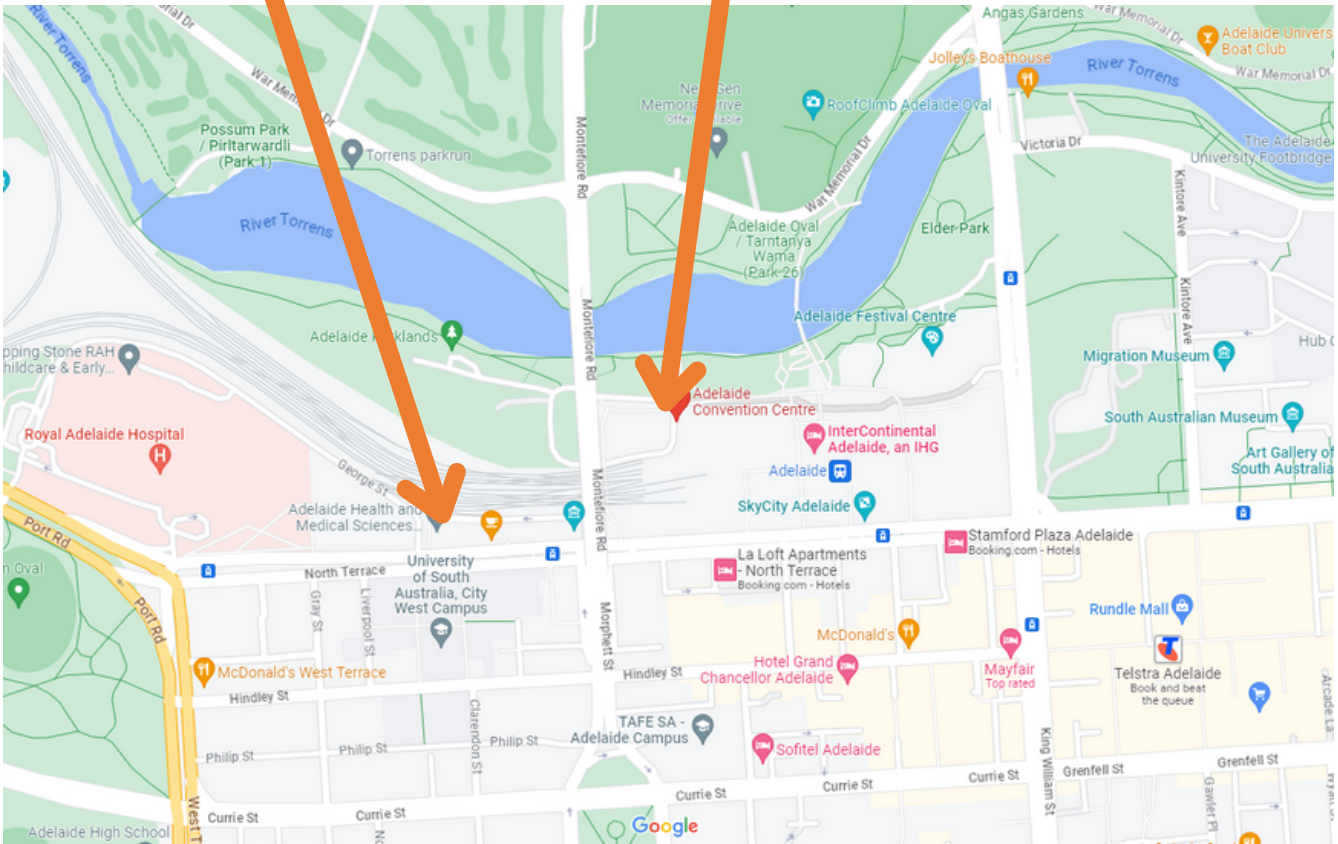

HTAi Annual Meeting Workshops

Venue:
University of Adelaide Health and Medical Sciences Building

Date: June 24 & 25

HTAi Annual Meeting Main Conference

Venue:
Adelaide Convention Centre

Date: June 26-28

**Main Entrance for
HTAi Annual Meeting
Workshops**

University of Adelaide Health and Medical Sciences Building

Elevators to Level 1 to 8

Registration

Escalators to Level 1 to 3

Refreshment &
Lunch Breaks Level 1

MAIN ENTRANCE from North Terrace

Elevators

Elevators