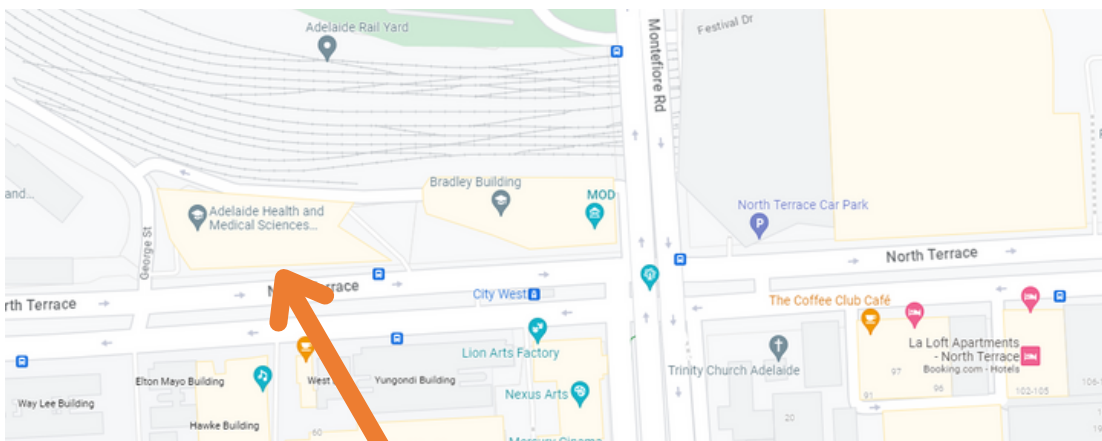

HTAi Annual Meeting Workshops

Venue:
University of Adelaide Health and Medical Sciences Building

Date: June 24 & 25

HTAi Annual Meeting Main Conference

Venue:
Adelaide Convention Centre

Date: June 26-28

**Main Entrance for
HTAi Annual Meeting
Workshops**

University of Adelaide Health and Medical Sciences Building

Elevators to Level 1 to 8

Registration

Escalators to Level 1 to 3

Refreshment &
Lunch Breaks Level 1

MAIN ENTRANCE from North Terrace

Elevators

Elevators